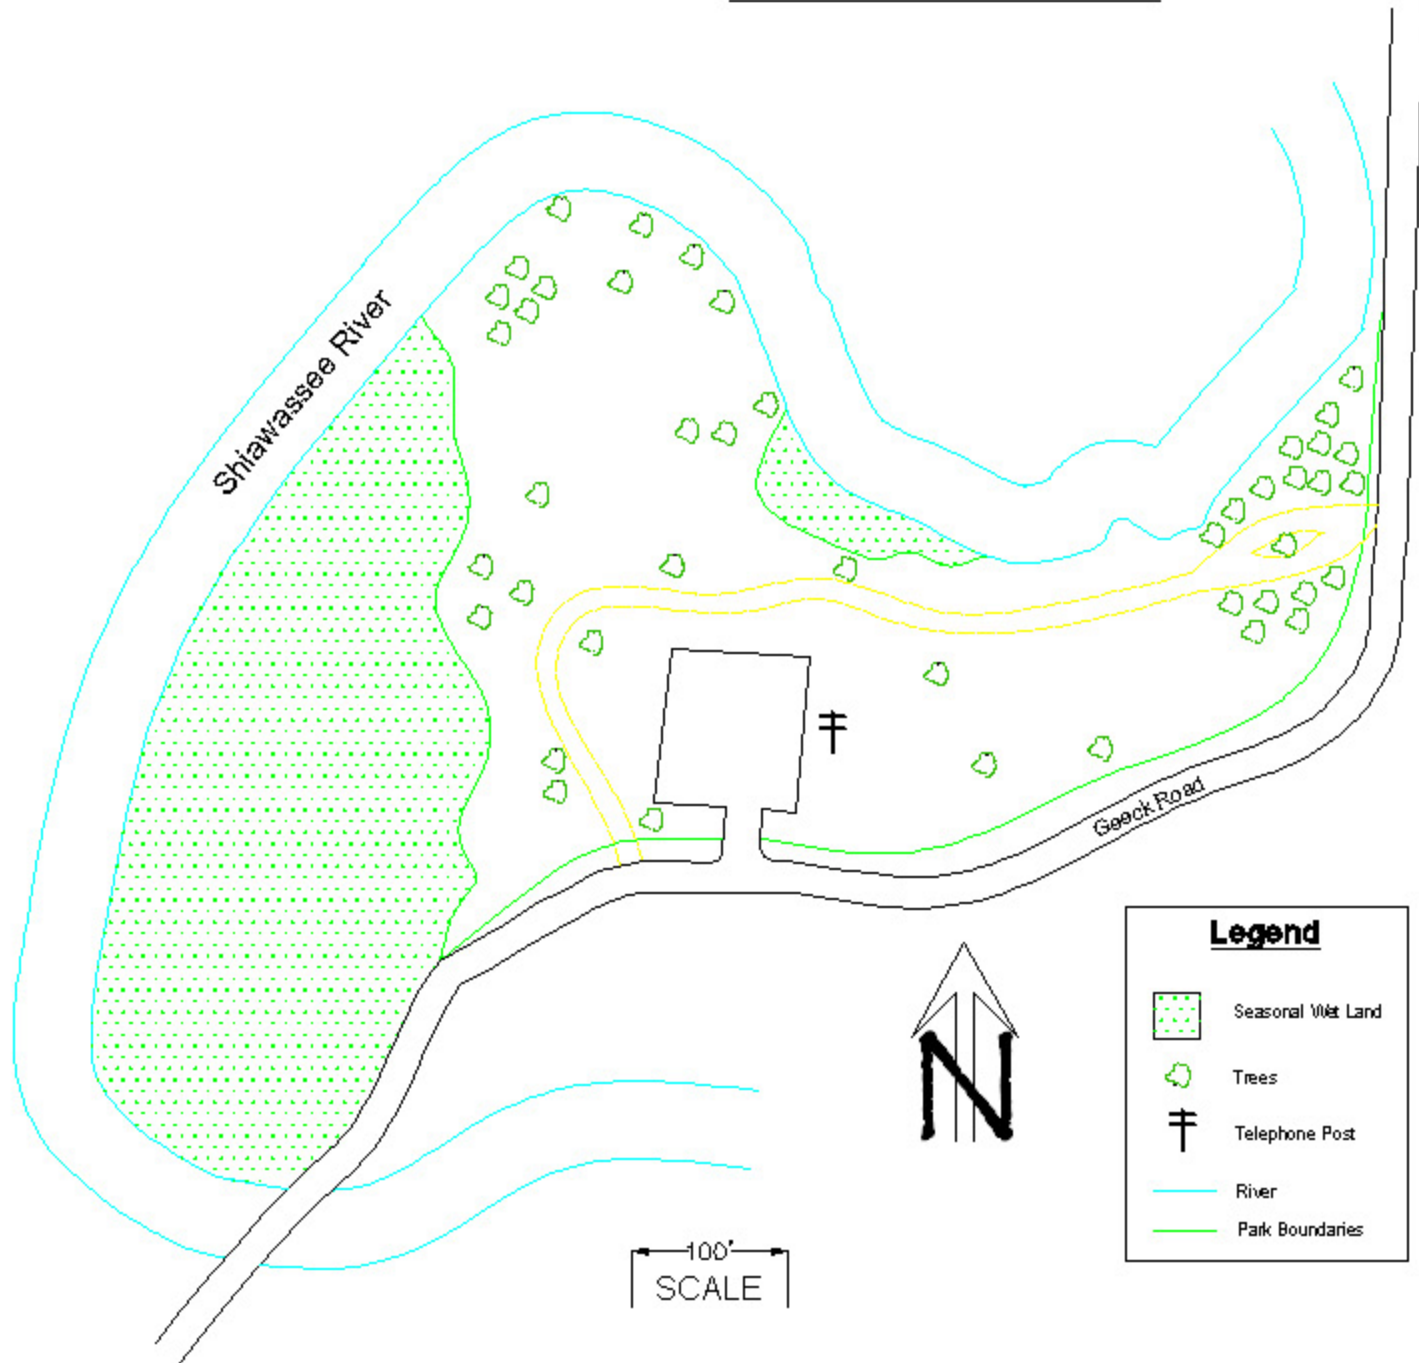

# Geeck Road Park

## **Legend**

-  Seasonal Wet Land
-  Trees
-  Telephone Post
-  River
-  Park Boundaries